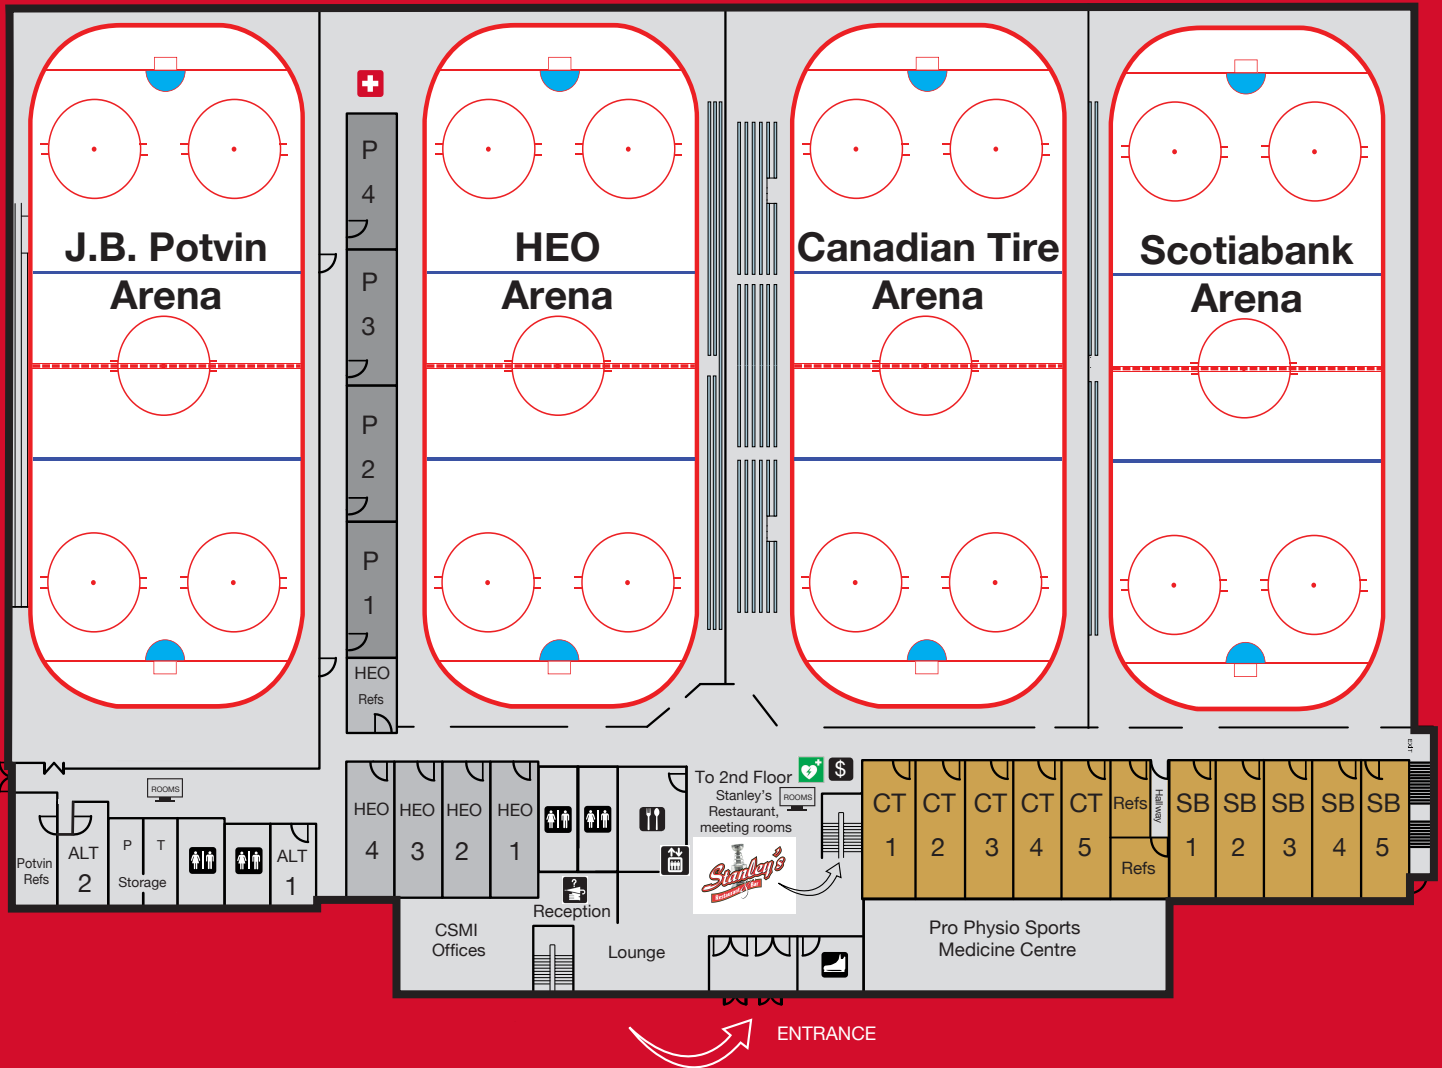

# FACILITY MAP

## LEGEND

ROOMS	Dressing Room Assignments	A.T.M.	First Aid	Canteen
?	Lost & Found	Pro Shop	Defibrillator	Washrooms